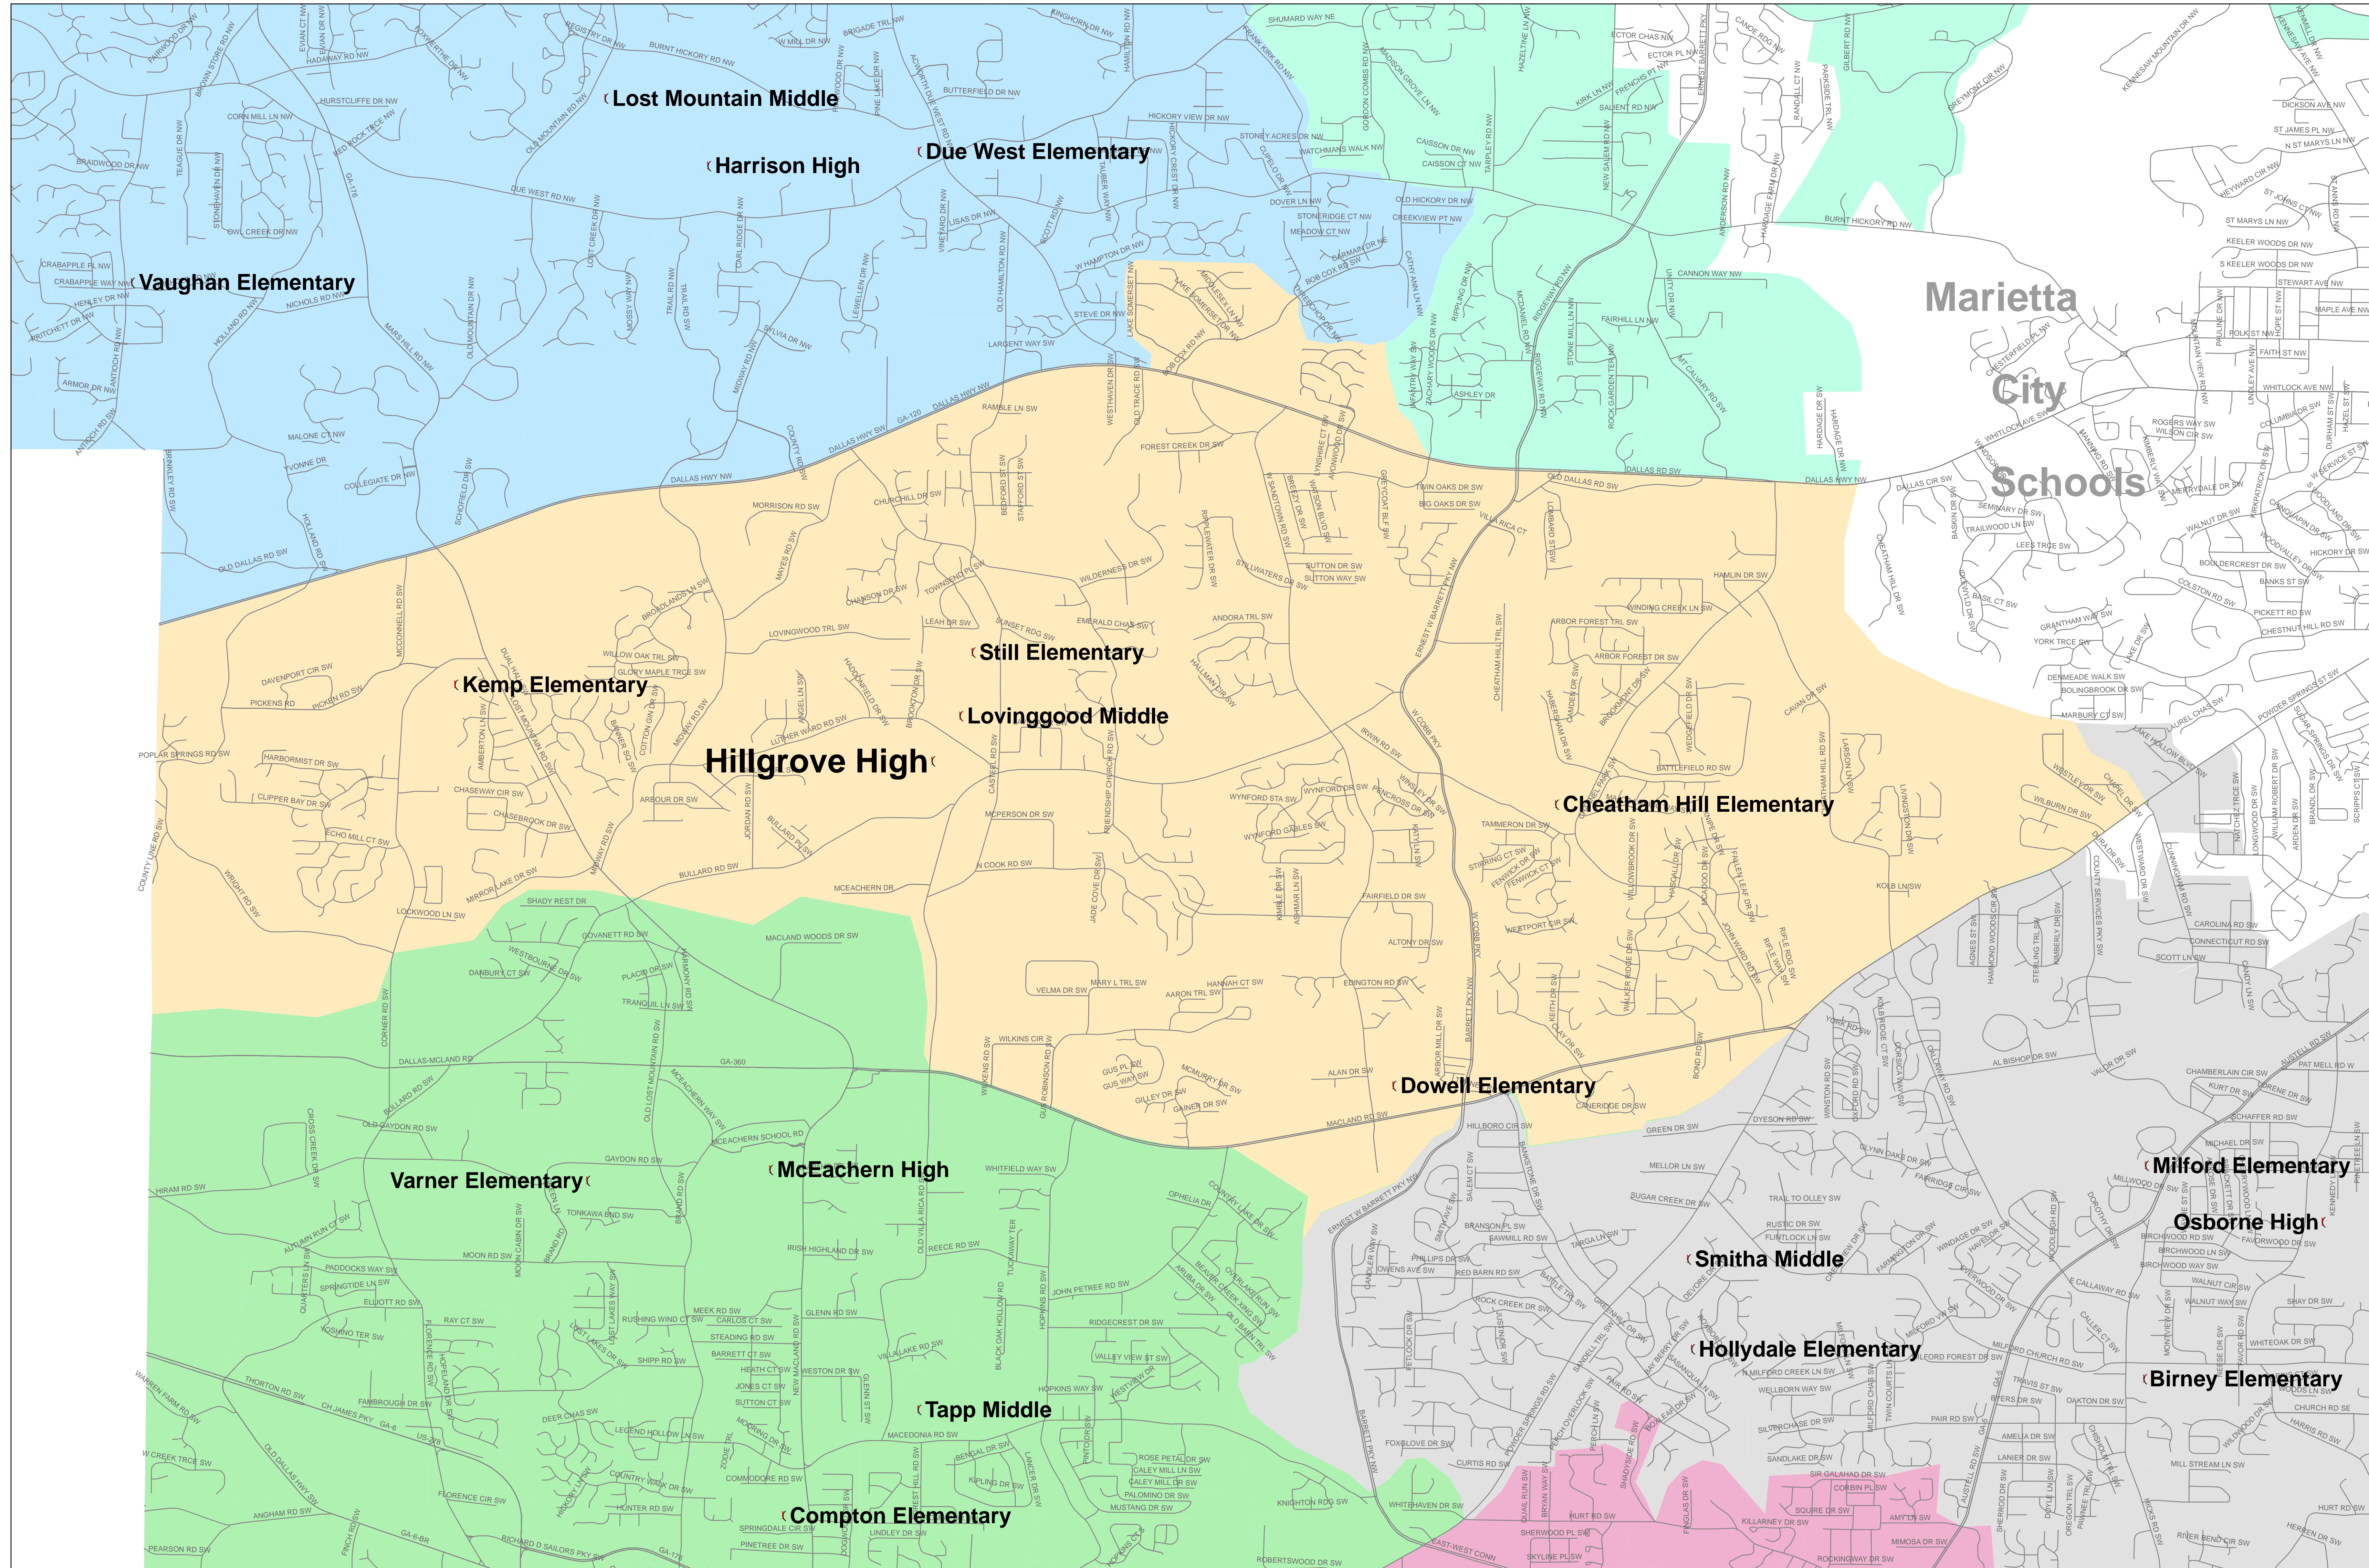

HILLGROVE PLAN 3 PROPOSAL

Proposed Attendance Zone Plan

- Hillgrove Plan 3
- Harrison
- Kennesaw Mountain
- McEachern
- Osborne
- South Cobb

Projected Enrollment

1,804

Cobb County School District

This map is an approximate representation of attendance zones and other features.