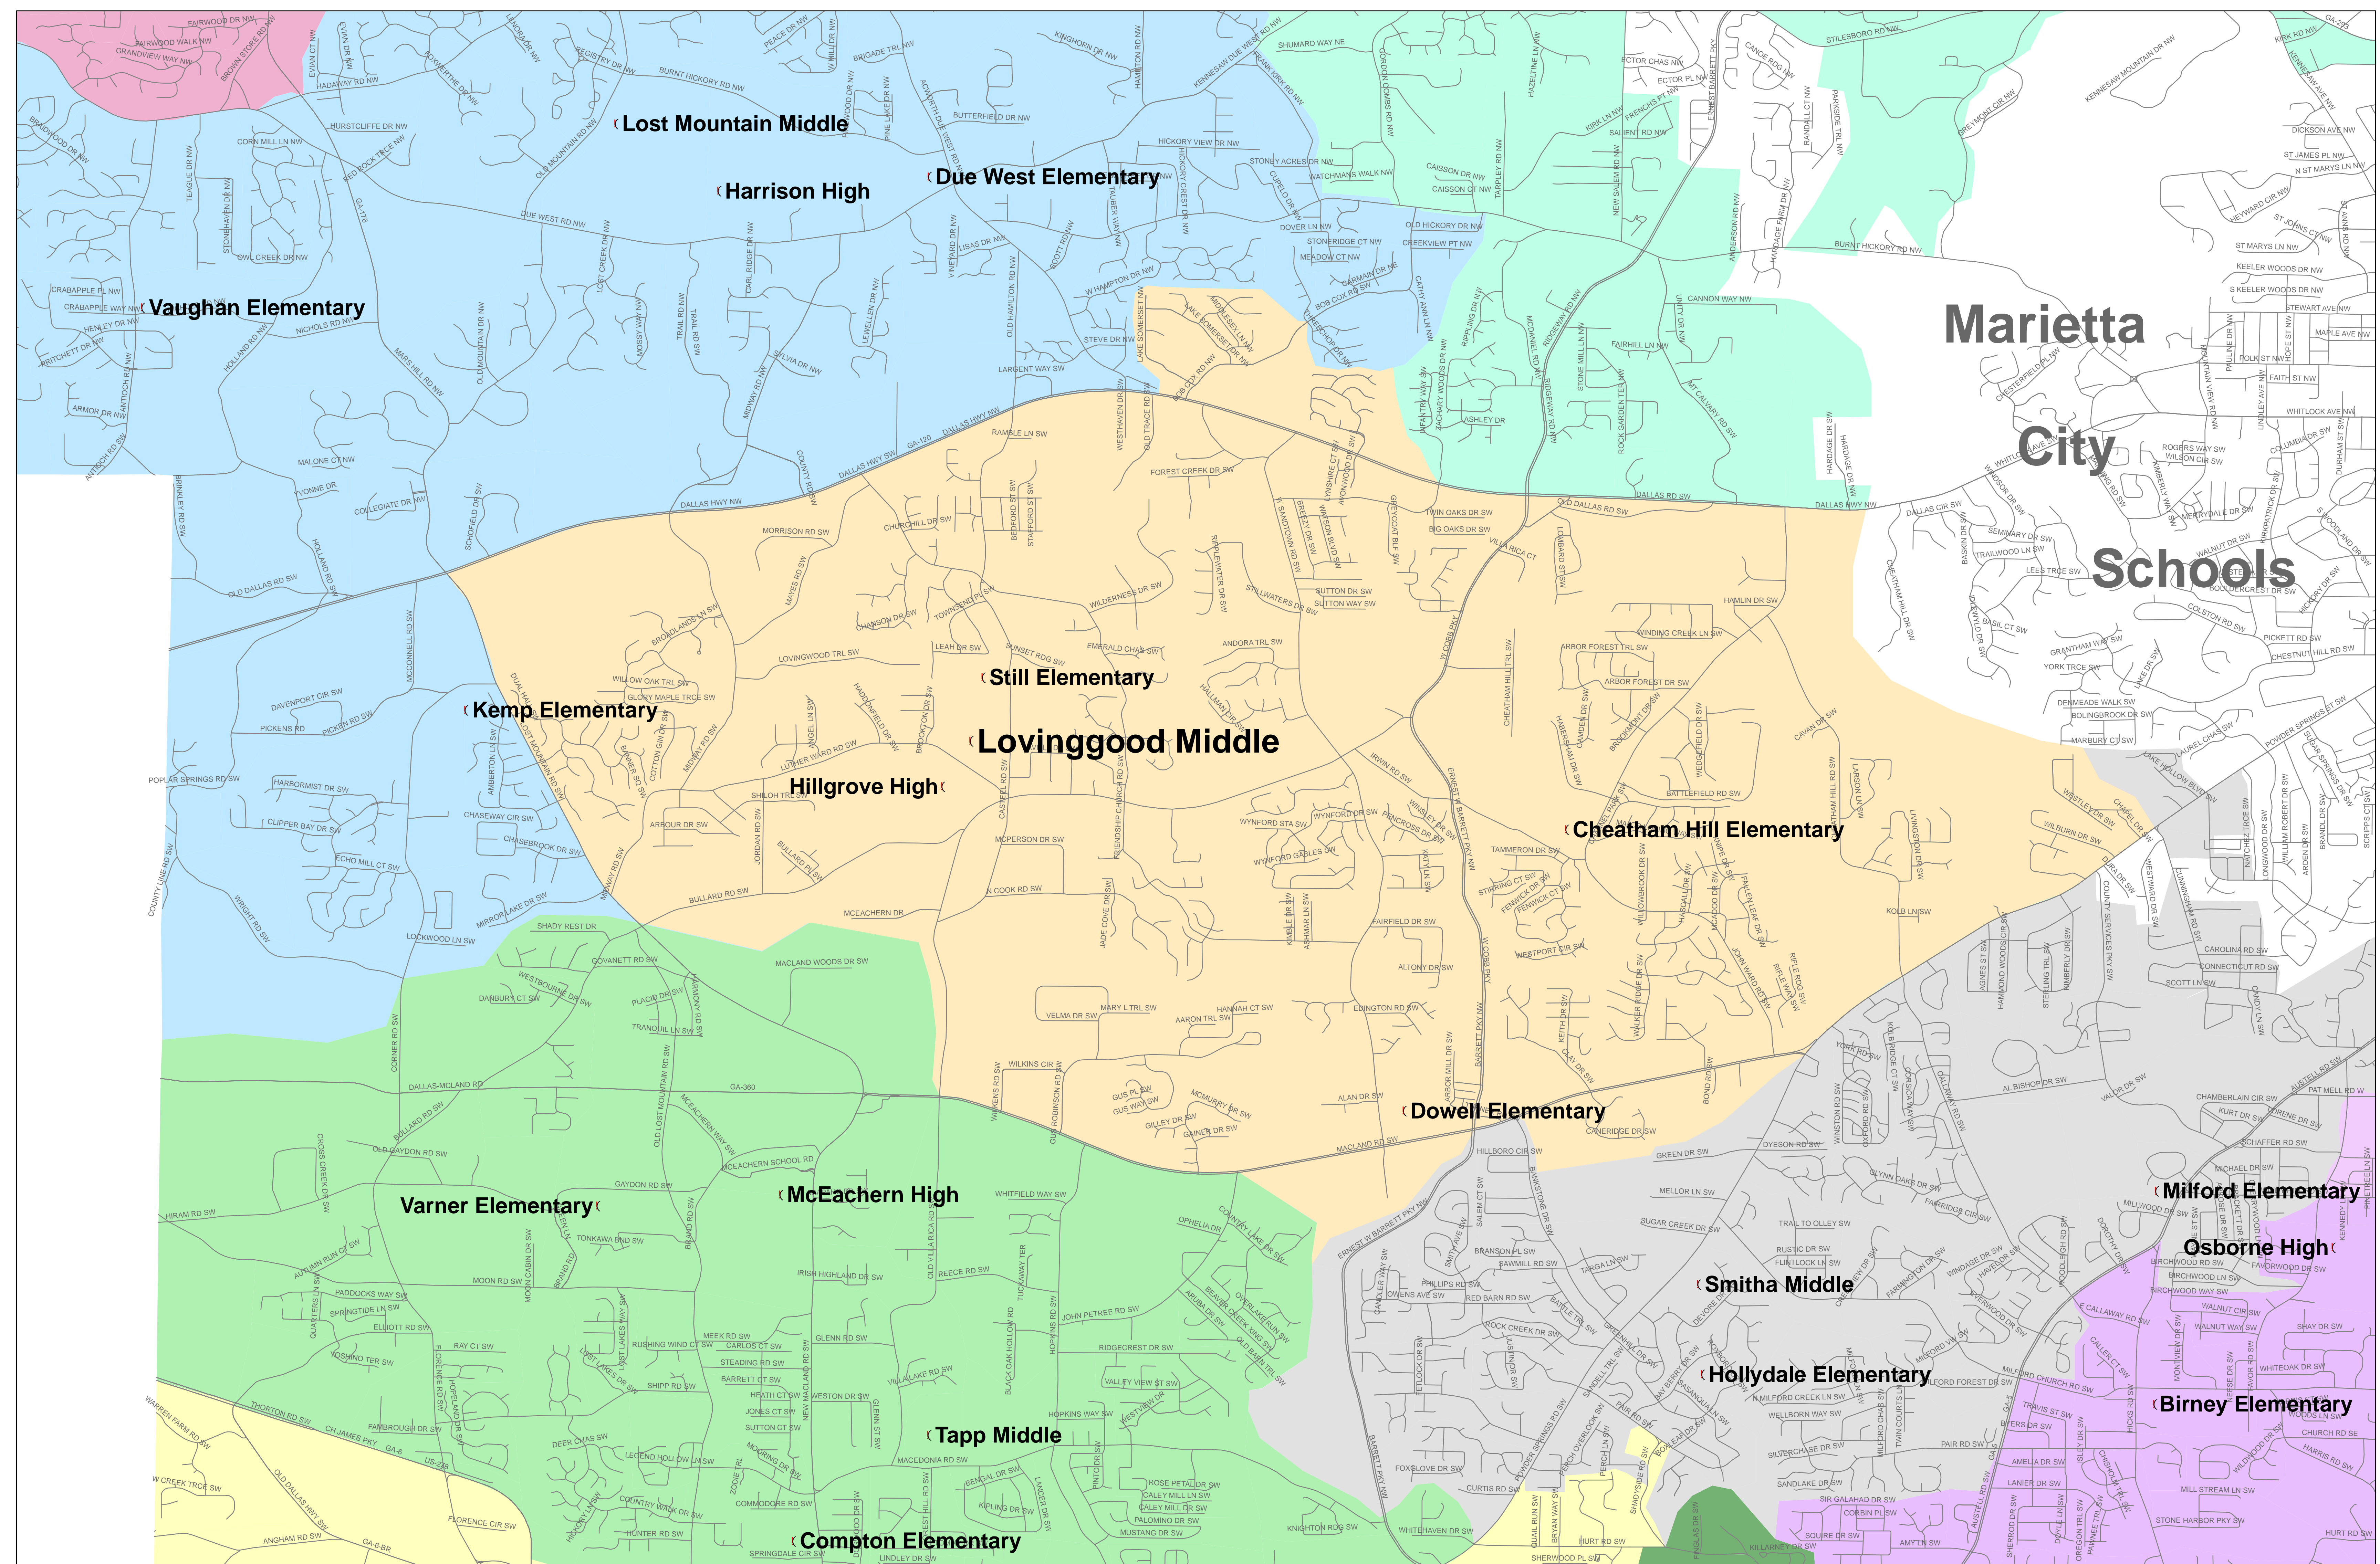

# LOVINGGOOD PLAN 1 PROPOSAL

**Proposed Attendance Zone Plan**

- Lovinggood Plan 1
- Cooper
- Durham
- Floyd
- Garrett
- Griffin
- Lost Mountain
- Pine Mountain
- Smitha
- Tapp

**Projected Enrollment**

**998**

Marietta  
City  
Schools

**Cobb County School District**

This map is an approximate representation of attendance zones and other features.

Last updated March 21, 2006