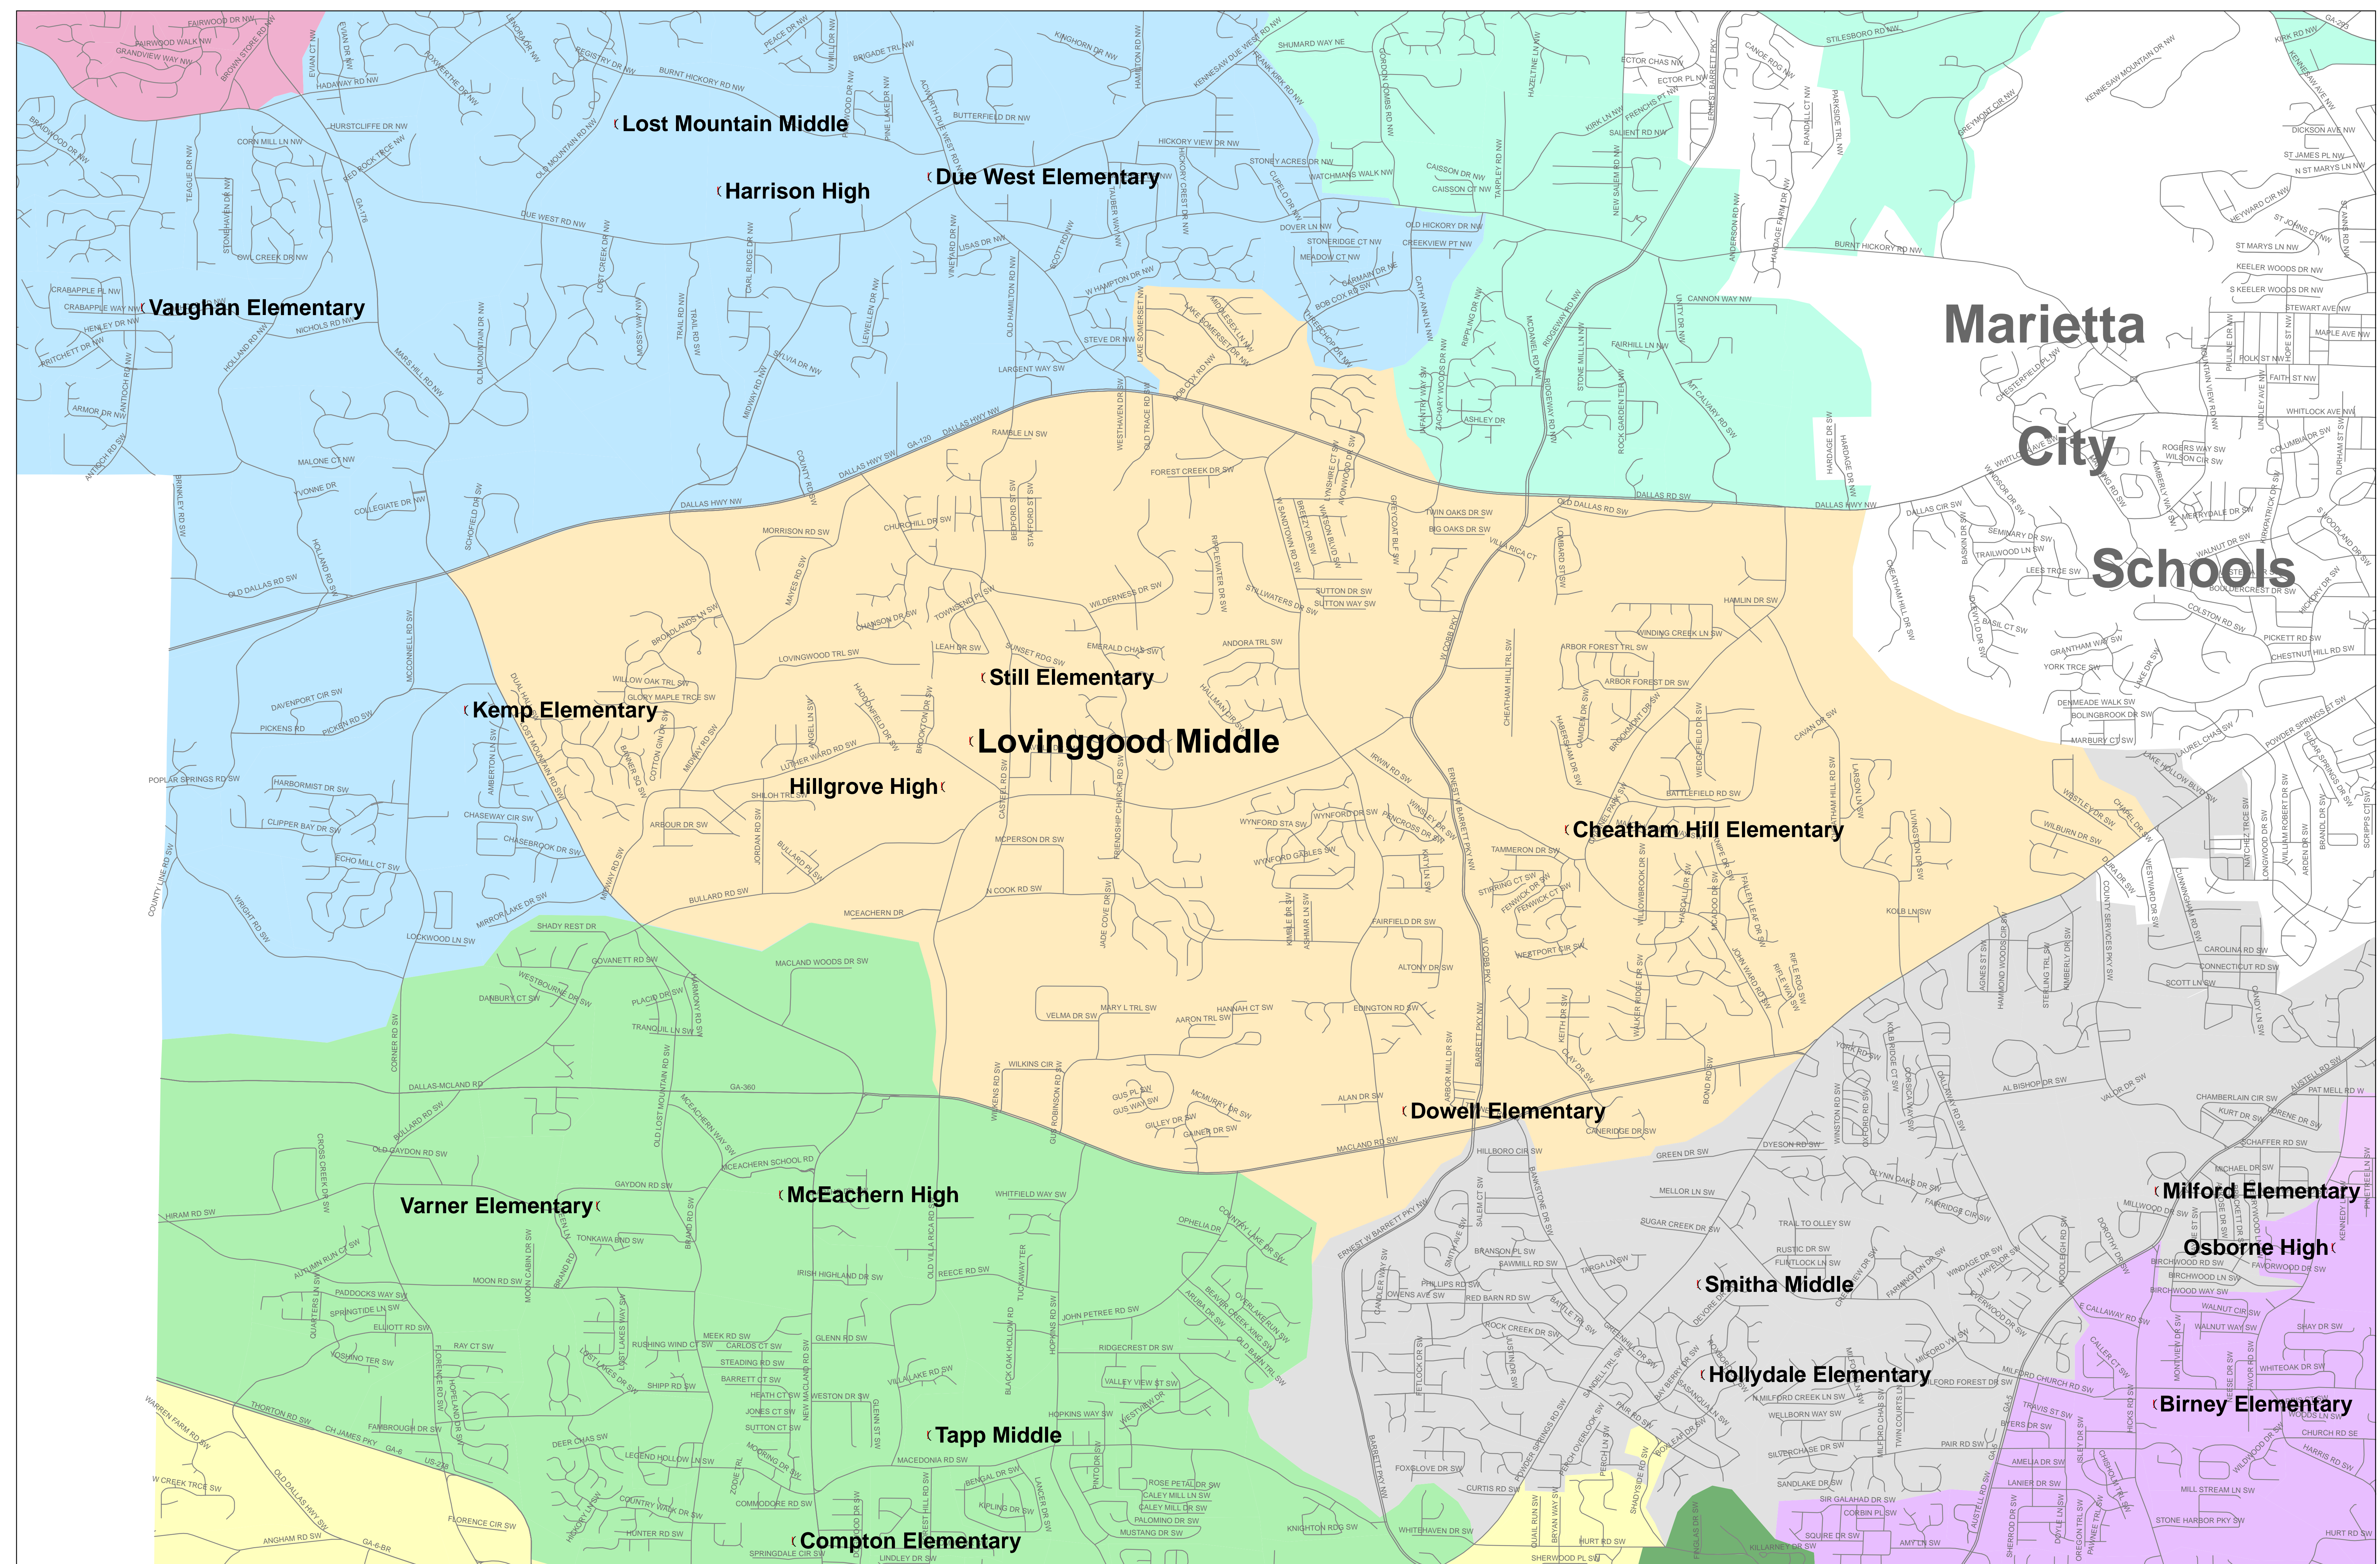

# LOVINGGOOD PLAN 1 PROPOSAL

**Proposed Attendance Zone Plan**

- Lovinggood Plan 1
- Cooper
- Durham
- Floyd
- Garrett
- Griffin
- Lost Mountain
- Pine Mountain
- Smitha
- Tapp

**Projected Enrollment**

**998**

Cobb County School District

This map is an approximate representation of attendance zones and other features.

Last updated March 21, 2006